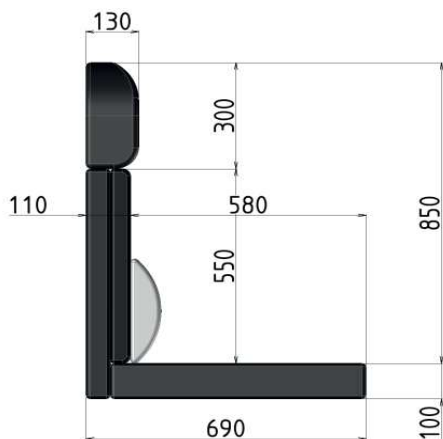

Dinette cushions complete with seat, backrest, single headrest covers for CTA headrest code SC0122010Z32, convertible lumbar cushion. Cushions compatible with Smart Kit with or without Isofix system. Standard Ducato black/melange washable fabric.

DATI TECNICI/Technical Datasheet

Peso/Weight

5,5 Kg

Tessuto/ Fabric

Lavabile / Washable

CTA S.R.L.

Via Nicaragua 4 • 00071 Pomezia (RM) Italy • Tel. - Fax 06.91601096

www.cta-europe.com