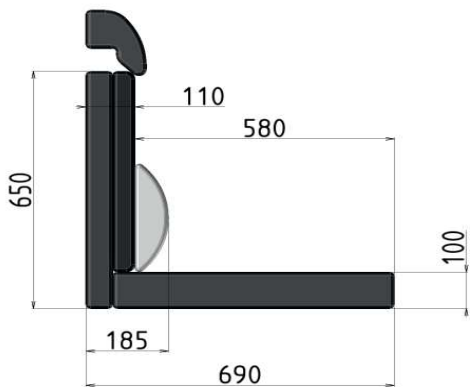

Your comfort. Your safety.

KIT CUSCINERIA SMART SEAT CON POGGIATESTA
SMART SEAT UPHOLSTERY KIT WITH SINGLE HEADRESTS

▼ P/N: 9TA0151700X00

Cuscineria dinette completa di seduta, schienale, fodere poggiatesta singoli per poggiatesta CTA codice SC0122010Z32, cuscino lombare trasformabile. Cuscineria compatibile con Smart Kit con o senza sistema Isofix. Tessuto standard Ducato nero/melange lavabile.

Dinette cushions complete with seat, backrest, single headrest covers for CTA headrest code SC0122010Z32, convertible lumbar cushion. Cushions compatible with Smart Kit with or without Isofix system. Standard Ducato black/melange washable fabric.

DATI TECNICI/Technical Datasheet

Peso/Weight

4,5 Kg

Tessuto/ Fabric

Lavabile / Washable

CTA S.R.L.

Via Nicaragua 4 • 00071 Pomezia (RM) Italy • Tel. - Fax 06.91601096

www.cta-europe.com