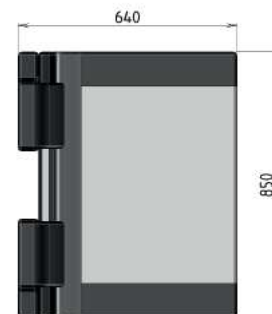

Your comfort. Your safety.

KIT CUSCINERIA SMART-BED CON POGGIATESTA
SMART-BED UPHOLSTERY KIT WITH SINGLE HEADRESTS

▼ P/N: 9TA0151600X00

Cuscineria dinette completa di seduta sdoppiabile, schienale, fodere poggiatesta singoli per poggiatesta CTA codice 9SC0122010Z32, cuscino lombare trasformabile. Cuscineria compatibile con Easy bed codici 9SC0132000V01 e 9SC0156000V01, Smart Kit con o senza sistema Isofix. Tessuto standard Ducato nero/melange lavabile.

Dinette cushions complete with split seat, backrest, single headrest covers for CTA headrest code 9SC0122010Z32, convertible lumbar cushion. Cushions compatible with Easy bed codes 9SC0132000V01 and 9SC0156000V01, Smart Kit with or without Isofix system. Standard Ducato black/melange washable fabric.

OPEN

CLOSE

DATI TECNICI/Technical Datasheet

Peso totale/Total weight

6 kg

Tessuto/ Fabric

Lavabile / Washable

CTA S.R.L.