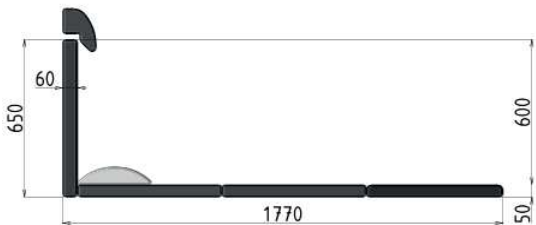

Your comfort. Your safety.

KIT CUSCINERIA SMART-BED CON POGGIATESTA
SMART-BED UPHOLSTERY KIT WITH SINGLE HEADRESTS

▼ P/N: 9TA0151600X00

Cuscineria dinette completa di seduta sdoppiabile, schienale, fodere poggiatesta singoli per poggiatesta CTA codice 9SC0122010Z32, cuscino lombare trasformabile. Cuscineria compatibile con Easy bed codici 9SC0132000V01 e 9SC0156000V01, Smart Kit con o senza sistema Isofix. Tessuto standard Ducato nero/melange lavabile.

Dinette cushions complete with split seat, backrest, single headrest covers for CTA headrest code 9SC0122010Z32, convertible lumbar cushion. Cushions compatible with Easy bed codes 9SC0132000V01 and 9SC0156000V01, Smart Kit with or without Isofix system. Standard Ducato black/melange washable fabric.

OPEN

CLOSE

DATI TECNICI/Technical Datasheet

Peso totale/Total weight

6 kg

Tessuto/ Fabric

Lavabile / Washable

CTA S.R.L.