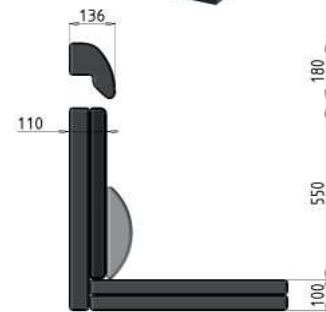

Your comfort. Your safety.

KIT CUSCINERIA SMART-BED CON POGGIATESTA
SMART-BED UPHOLSTERY KIT WITH SINGLE HEADRESTS

▼ P/N: 9TA0151600X00

Cuscineria dinette completa di seduta sdoppiabile, schienale, fodere poggiatesta singoli per poggiatesta CTA codice 9SC0122010Z32, cuscino lombare trasformabile. Cuscineria compatibile con Easy bed codici 9SC0132000V01 e 9SC0156000V01, Smart Kit con o senza sistema Isofix. Tessuto standard Ducato nero/melange lavabile.

Dinette cushions complete with split seat, backrest, single headrest covers for CTA headrest code 9SC0122010Z32, convertible lumbar cushion. Cushions compatible with Easy bed codes 9SC0132000V01 and 9SC0156000V01, Smart Kit with or without Isofix system. Standard Ducato black/melange washable fabric.

OPEN

CLOSE

DATI TECNICI/Technical Datasheet

Peso totale/Total weight

6 kg

Tessuto/ Fabric

Lavabile / Washable

CTA S.R.L.