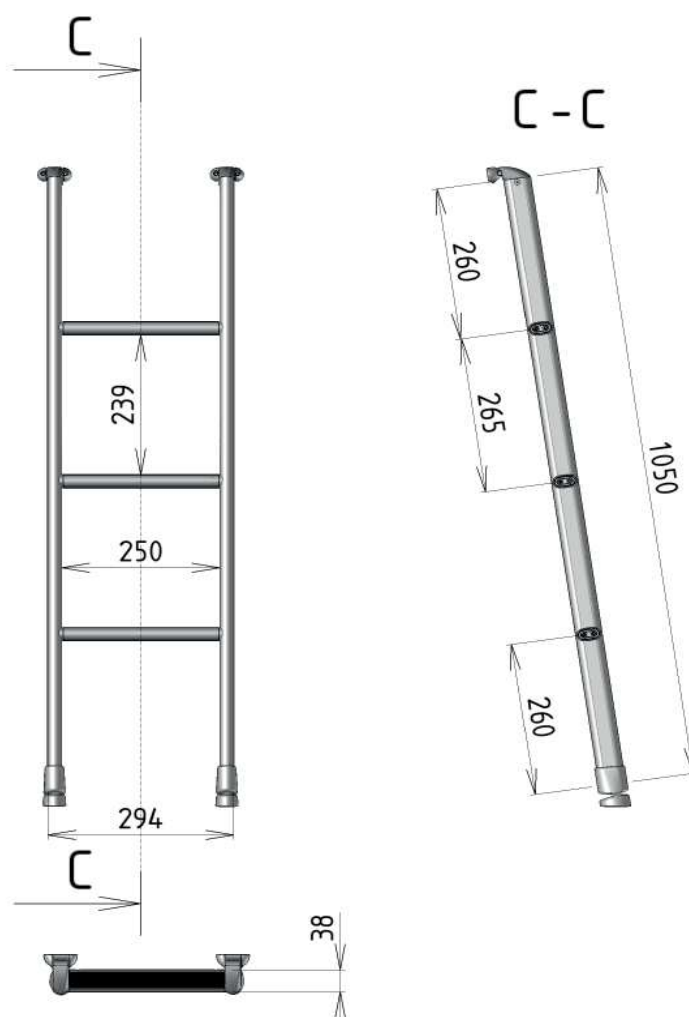

since 1977

Your comfort. Your safety.

SCALETTA DA INTERNI INTERIOR LADDER

▼ P/N: 9SA0039700A12

SCALETTA L= 1050 mm

Ladder L= 1050 mm

DATI TECNICI/Technical Datasheet

Dimensioni/Dimension

1050x294x38 mm

Peso/Weight

1.00 kg

Materiale/Materials

Alluminio/Aluminium

Colori disponibili/Available colours

Standard

Your comfort. Your safety.