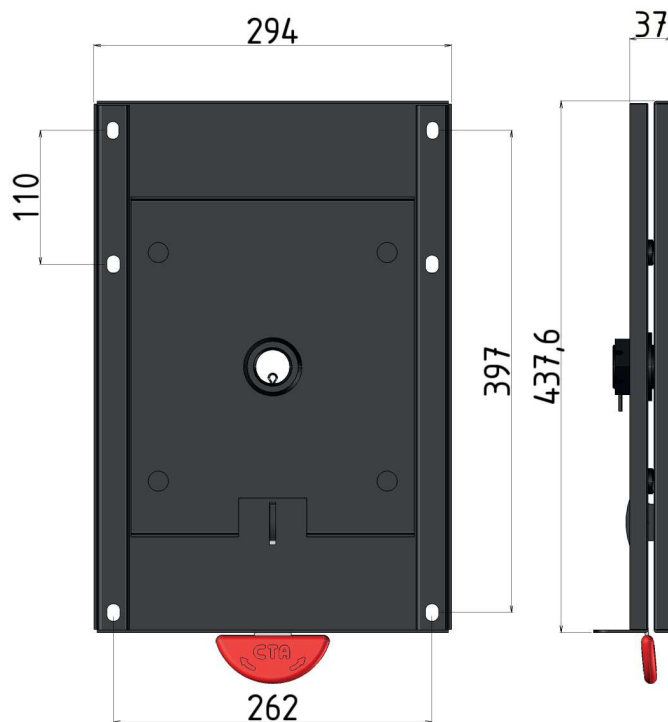

since 1977

Your comfort. Your safety.

PIASTRA GIREVOLE SWIVEL PLATE

▼ P/N: 9PG005800V01 **IVECO** IVECO Daily

Piastra girevole per sedile originale. Design compatto e resistente, rotazione fluida, peso contenuto.

Versione universale Dx – Sx.

Swivel plate for original cabin chassis. Compact, high resistant design, smooth rotation system, lightweight.

Universal and RH-LH version.

DATI TECNICI/Technical Datasheet

Dimensioni/Dimension	437,6x294x37 mm
Peso/Weight	6 kg
Materiale/Materials	Acciaio/Steel
Trattamento/Treatment	Verniciato/Painted
Colore/Colours	Nero/Black
R14-R17	IVECO IVECO Daily from 2006- YTD